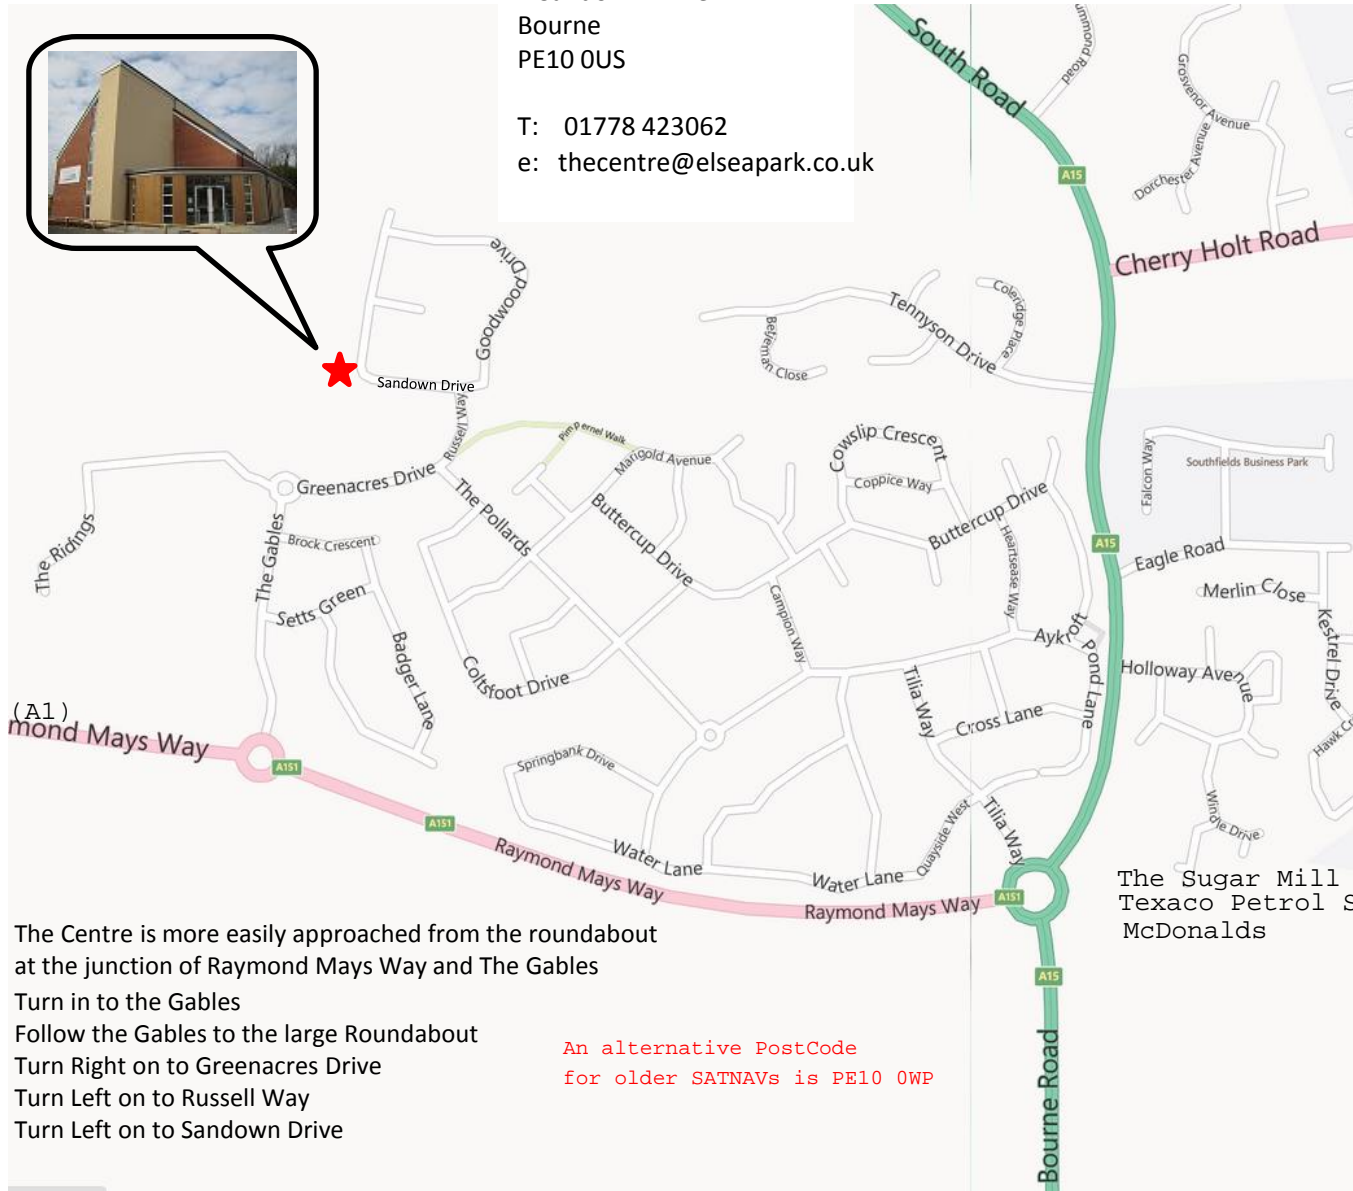

The Centre @ Elsea Park  
1 Sandown Drive  
Bourne  
PE10 0US

A15 towards Lincoln

T: 01778 423062  
e: thecentre@elseapark.co.uk

The Sugar Mill  
Texaco Petrol Station  
McDonalds

An alternative PostCode  
for older SATNAVs is PE10 0WP

The Centre is more easily approached from the roundabout  
at the junction of Raymond Mays Way and The Gables  
Turn in to the Gables  
Follow the Gables to the large Roundabout  
Turn Right on to Greenacres Drive  
Turn Left on to Russell Way  
Turn Left on to Sandown Drive

A15 towards Peterborough

A151 towards  
Colsterworth  
& Stamford